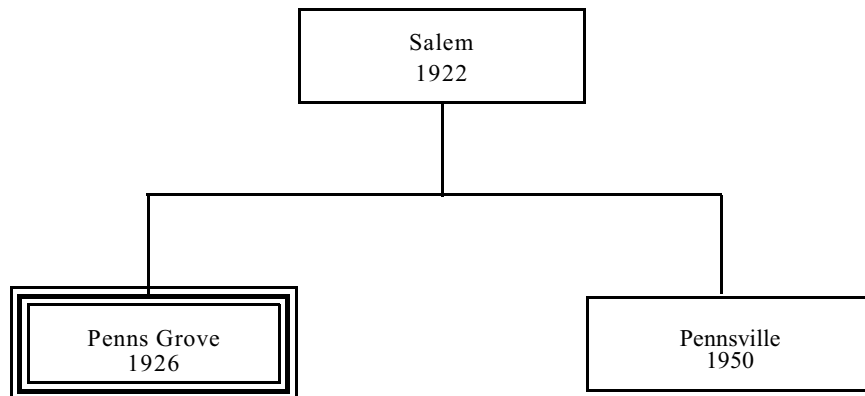

Chapter 12

Rotary Club of Penns Grove, N.J.

Organized	May 10, 1990	Meets : Tuesdays at 7:15 am at Woodbury Homesteader, 20 S. Broad St., Woodbury, NJ 08096 (609) 845-5310
Chartered	June 12, 1990	
Sponsored By	Woodbury	

Penns Grove's Rotary Heritage Among District Strongest

Sponsored by its neighbor club in Salem City and chartered March 26, 1926 as the 12th club in the current Rotary District 764, Penns Grove Rotary has maintained a youthful vitality by combining warm fellowship, good humor and total dedication while adhering to the lofty ideals of Rotary International.